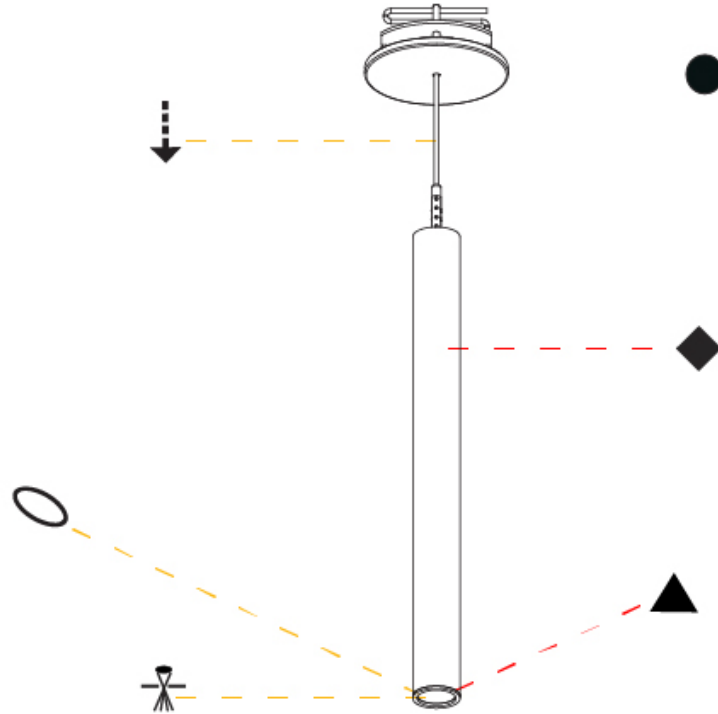

HANGOVER PLUG SHINE MONOPOINT RECESSED CANOPY SUSPENSION

A30843-

PROJECT	_____
TYPE	_____
SPECIFIER	_____
QUANTITY	_____
DATE	_____

A