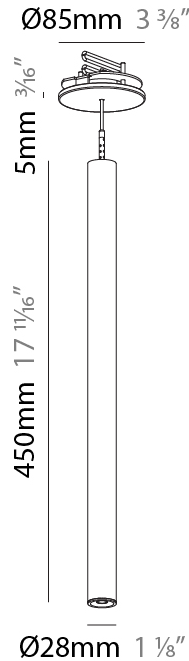

Accent Finish: NOR / OPL / YEL / ORA / RED / BLU / GRN

Fixture Material: Aluminum

Cable Details: 2000mm or 4000mm Cable - Black, Green, Orange, Red, White

Cut-out Measurements: 68mm / 2 11/16"

ELECTRICAL

Lamp Type: LED (Zhaga Standard)
Input Wattage (W): 6.4
Total Output Wattage (W): 6
Dimming: Tri-Mode (Non-Dimming and Phase Dimming (120Vac only) and 0-10V Dimming)
Driver Included: Yes
Driver Location: External
Driver Type: Constant Current - Universal
Driver Class: Class 2
Housing: ENCP3 w/Quick Connect
Input Voltage (V): 120 - 277
Constant Current (MA): 500

LED

Number of LEDs: 1
Color Temperature (°K): 2700 / 3000 / 3500 / 4000
Max. Delivered Lumen (lm): Max 381 / 404 / 426 / 438
Nominal Lumen (lm): 460 / 487 / 514 / 528
CRI: >90 CRI
Lamp Life (hrs): 50000

OPTICAL

Reflector°: 20 / 26 / 56

RATINGS AND CERTIFICATIONS

Certified By: CSA Certified to UL and CSA Standards

IP Rating: IP20 © 2024, T 1800-388-3382, F 416-247-9319, www.zaneen.com

Available for International specifications by adding 'INT' at the end of the existing Model #. For assistance on 'custom' specifications, contact zteam@zaneen.com. In a constant effort to supply the best product, we reserve the right to change specifications or materials without notice. The most recent specification sheets are found at zaneen.com